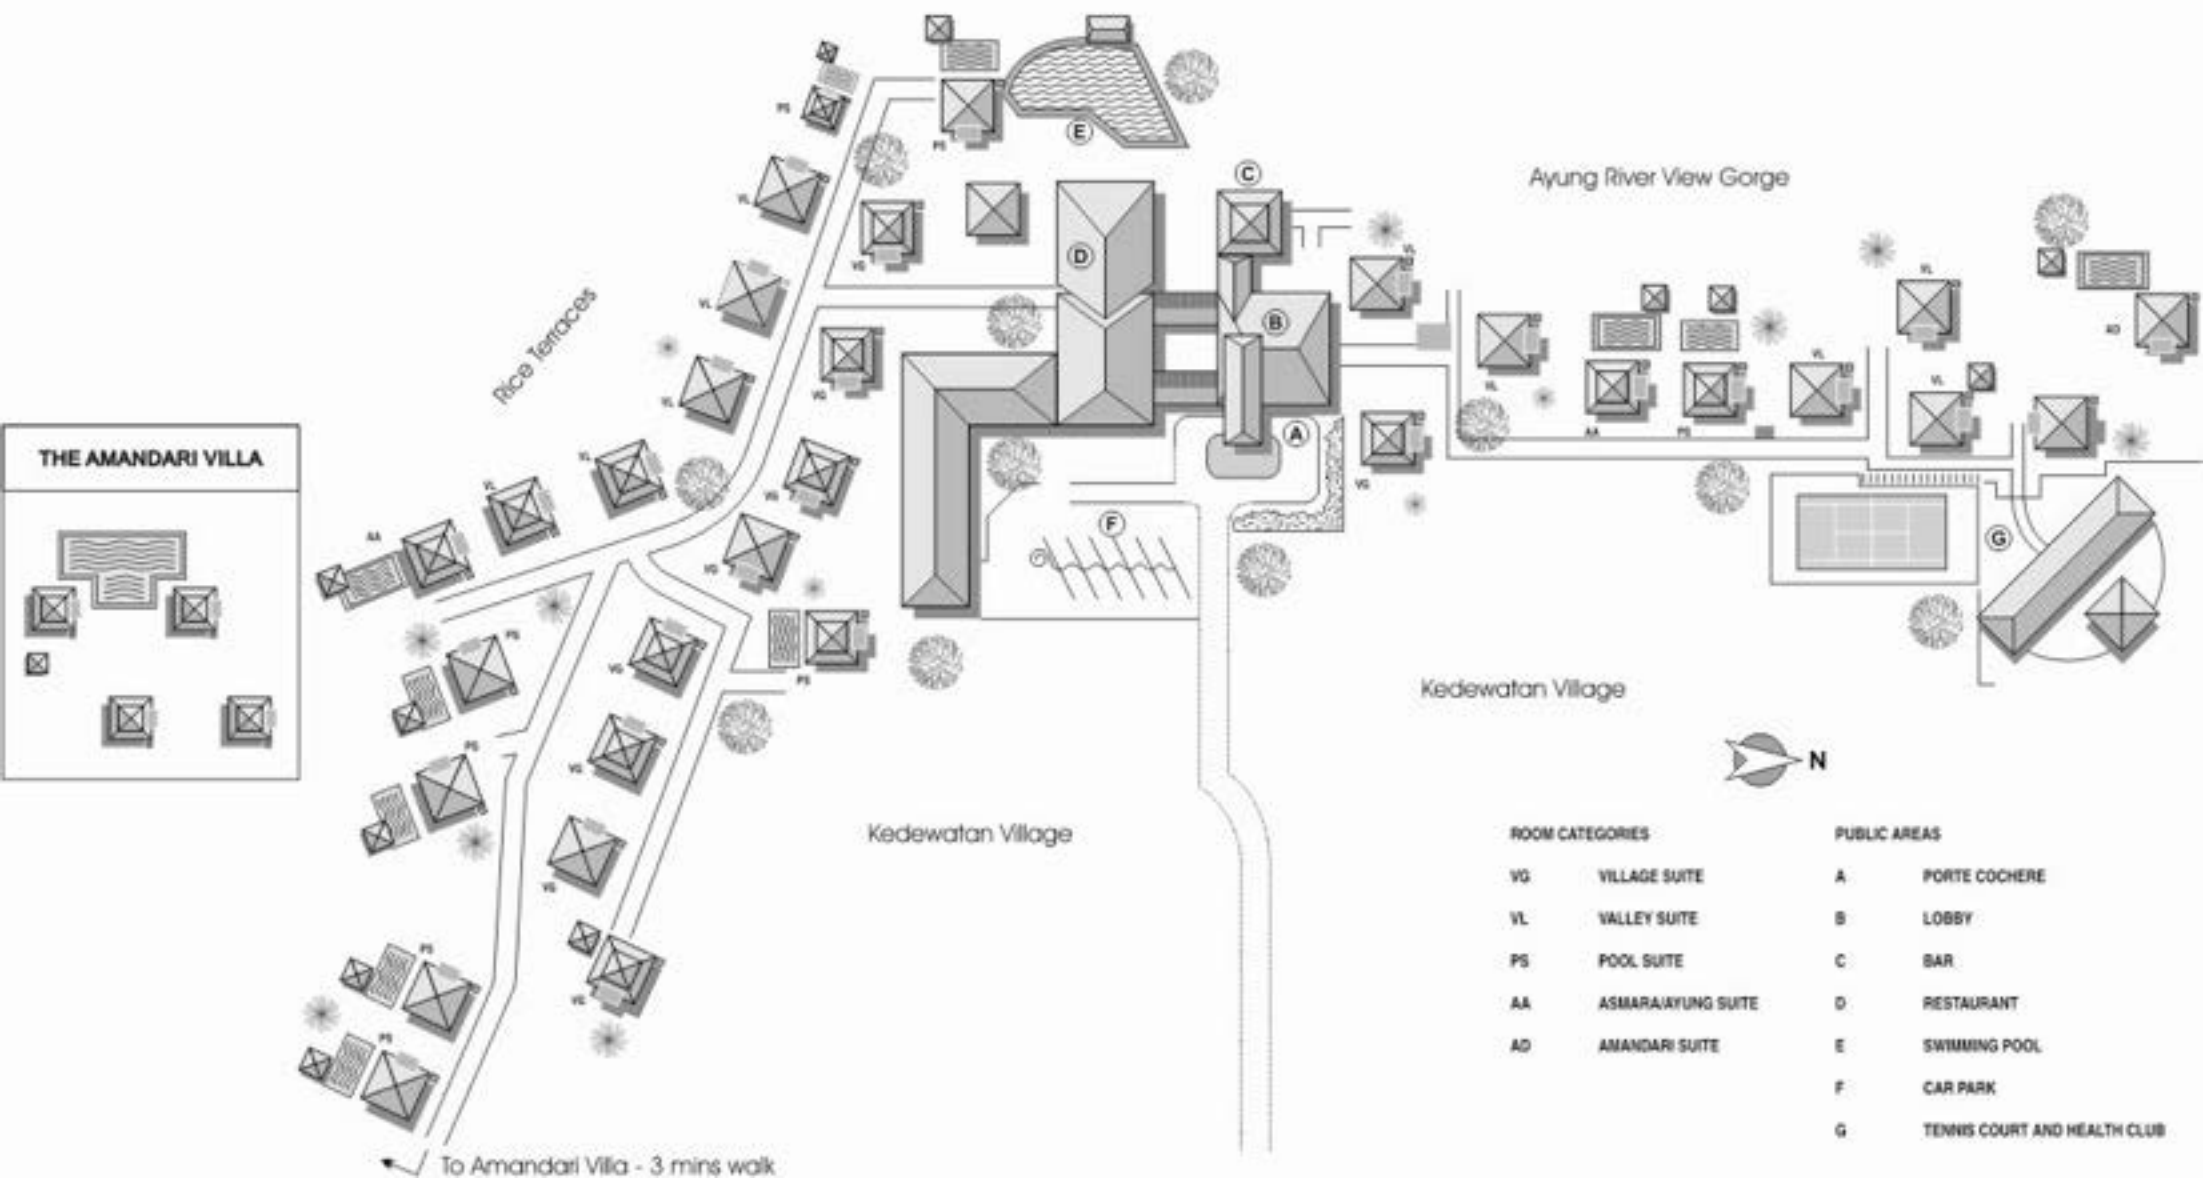

amandari

SITE PLAN

THE AMANDARI VILLA

To Amandari Villa - 3 mins walk

ROOM CATEGORIES

- VG VILLAGE SUITE
- VL VALLEY SUITE
- PS POOL SUITE
- AA ASMARAWYUNG SUITE
- AD AMANDARI SUITE

PUBLIC AREAS

- A PORTE COCHERE
- B LOBBY
- C BAR
- D RESTAURANT
- E SWIMMING POOL
- F CAR PARK
- G TENNIS COURT AND HEALTH CLUB