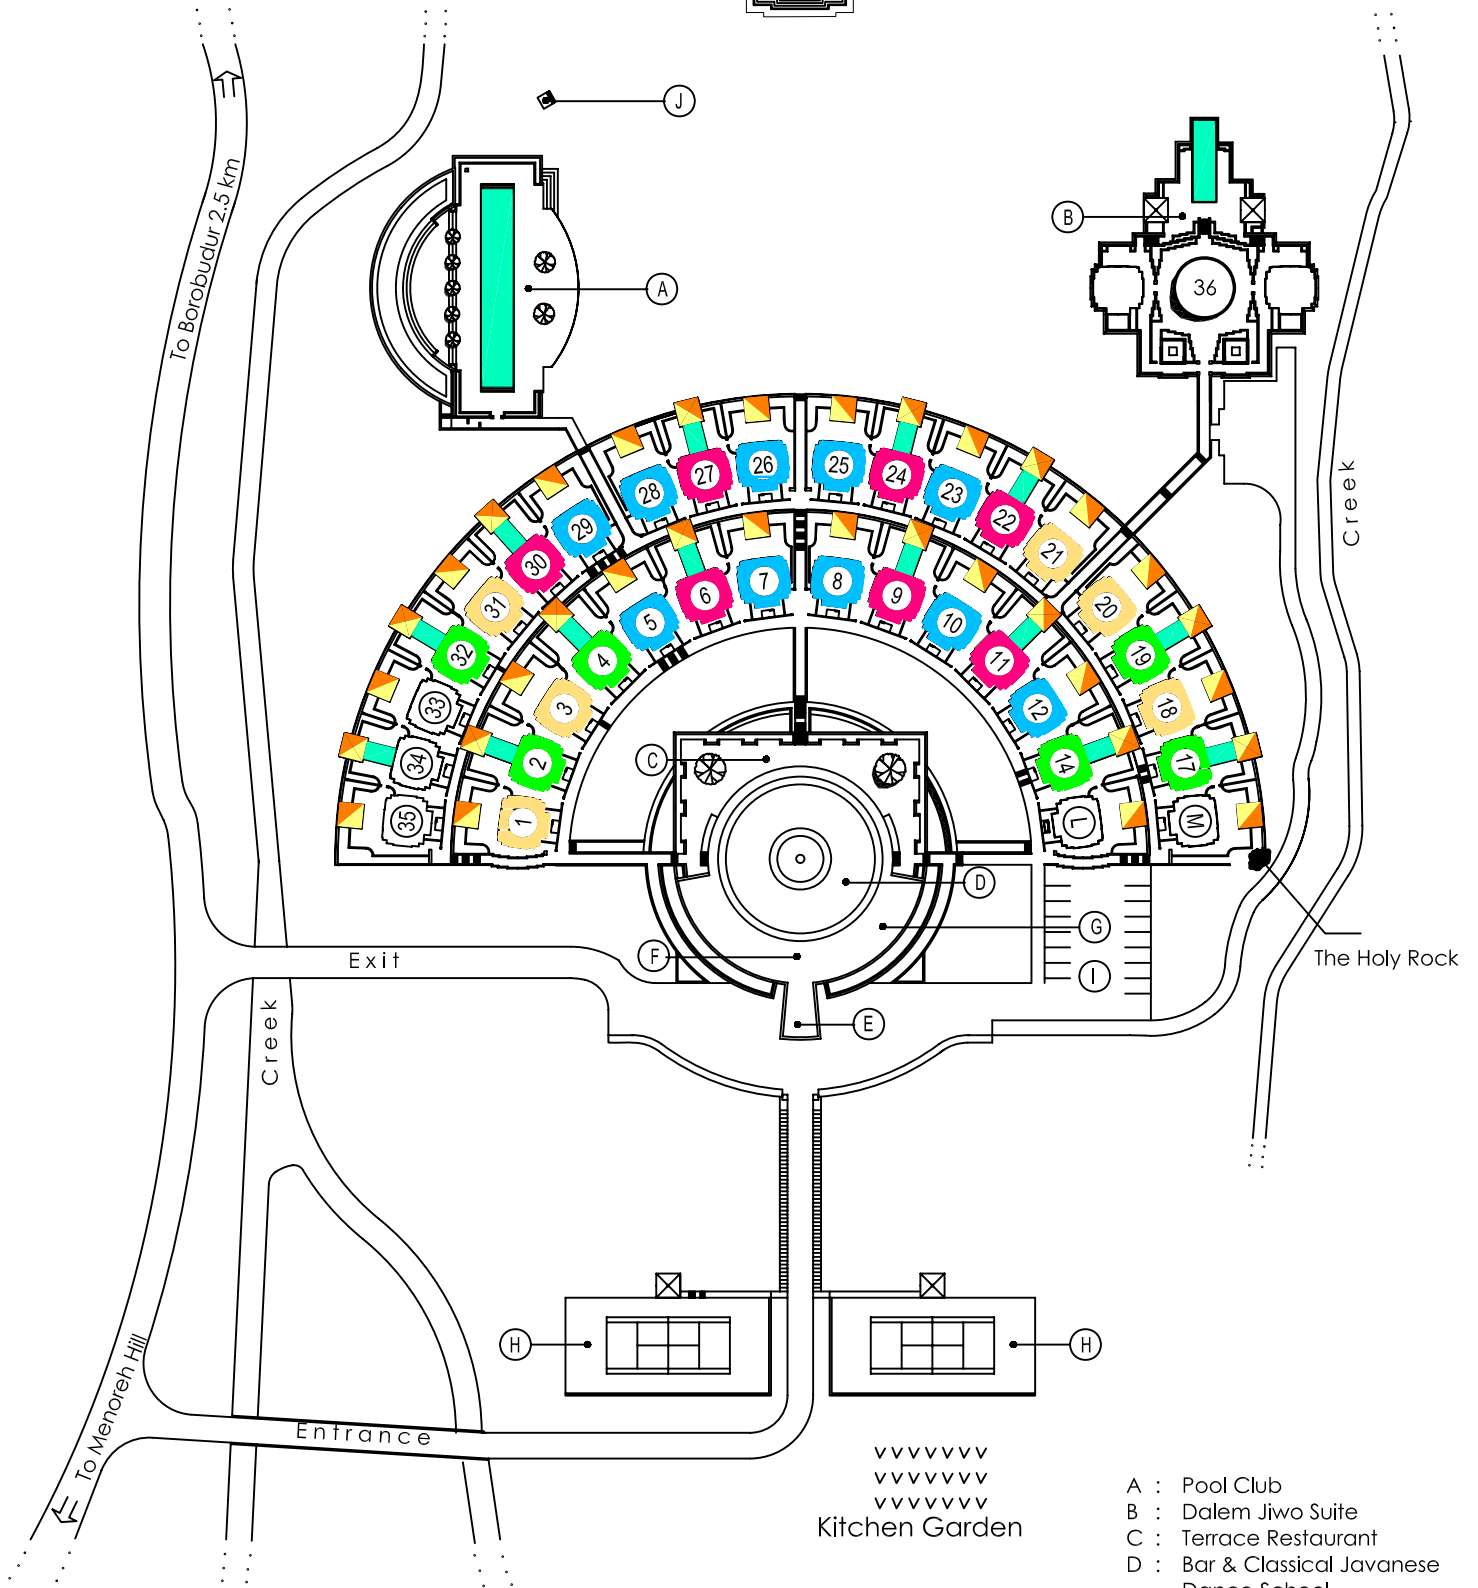

රාමරාජ්‍යය

	6 Garden Suites (01-03-18-20-21-31)
	10 Borobudur Suites (05-07-08-10-12-23-25-26-28-29)
	6 Garden Pool Suites (02-04-14-17-19-32)
	7 Borobudur Pool Suites (06-09-11-22-24-27-30)

- A : Pool Club
- B : Dalem Jiwo Suite
- C : Terrace Restaurant
- D : Bar & Classical Javanese Dance School
- E : Porte Cochere
- F : The Entrance
- G : Art Room
- H : Tennis Court
- I : Guest Parking
- J : Gubuk Sawah
- K : Borobudur Temple
- L : Gym Pavilion
- M : Spa Pavilion